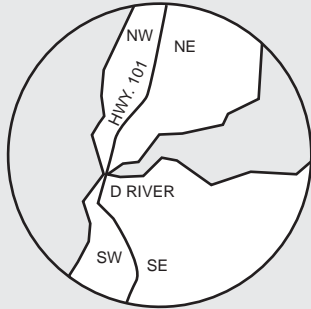

# LINCOLN CITY NORTH

KEY TO STREET PREFIXES

D RIVER WAYSIDE STATE PARK

BEACH ACCESS

DELAKE DISTRICT

NEOTSU

CONNIE HANSEN GARDEN

LAKE POINT

HOLMES ROAD PARK

SAND POINT

SAMARITAN NORTH LINCOLN HOSPITAL

OCEANLAKE SCHOOL

SEVENTH DAY ADVENTIST SCHOOL

OCEANLAKE DISTRICT

COMMUNITY CENTER

REGATTA PARK

DEVILS LAKE

STATE PARK

# LINCOLN CITY SOUTH

KEY TO STREET PREFIXES