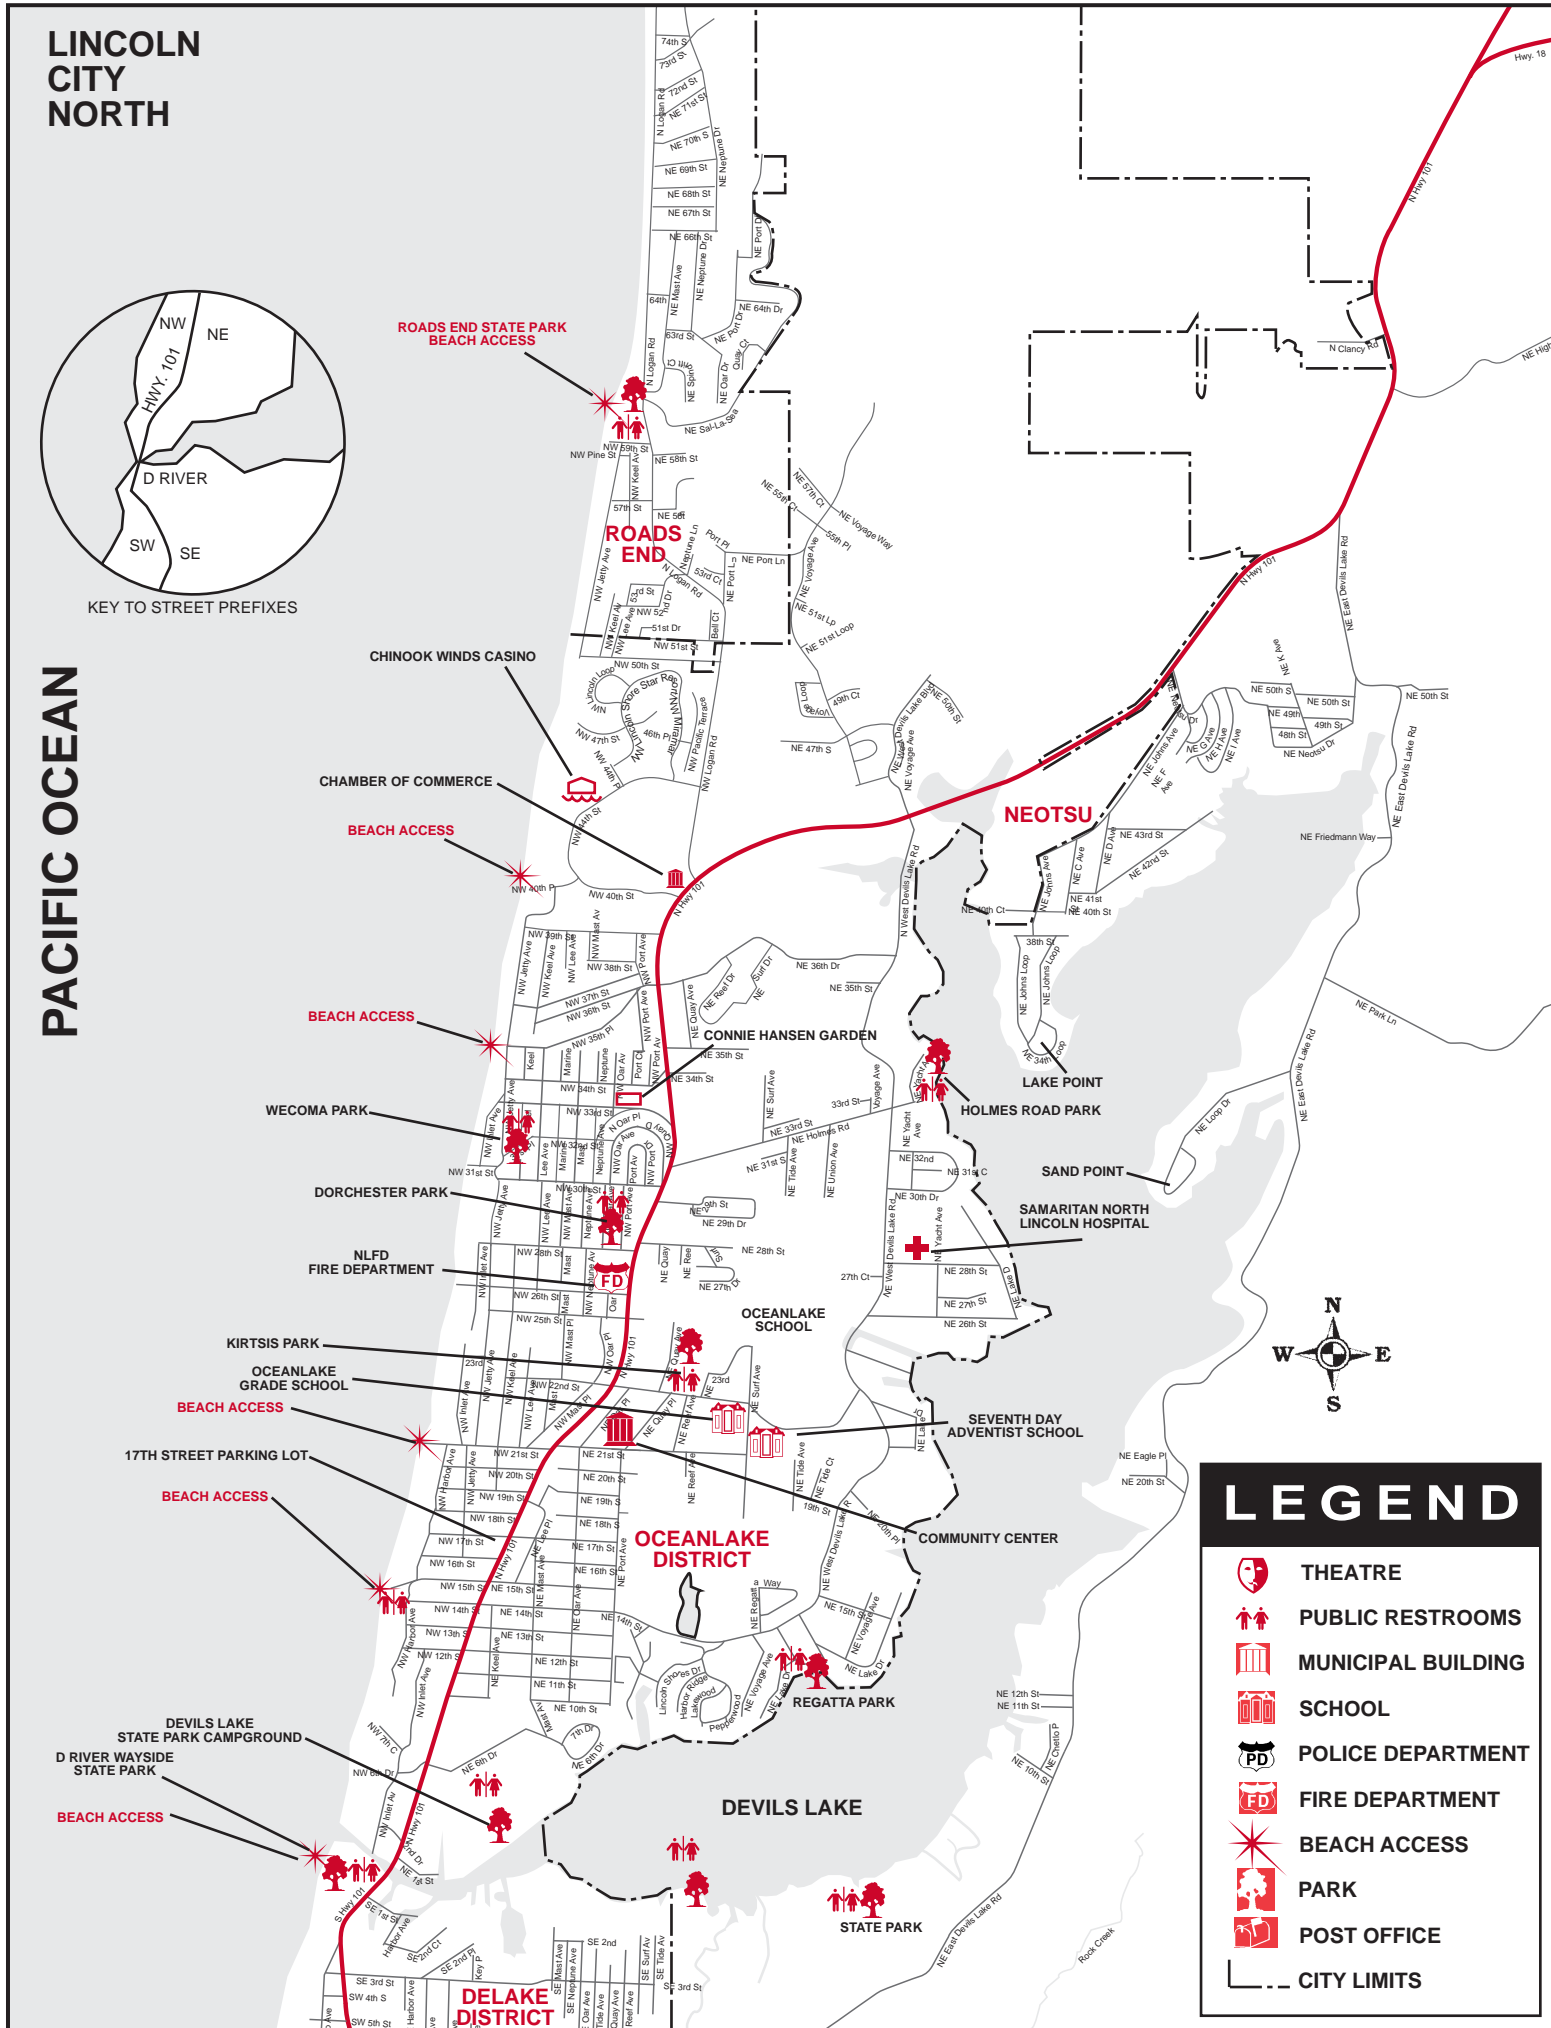

PACIFIC OCEAN

ROADS END STATE PARK BEACH ACCESS

ROADS END

CHINOOK WINDS CASINO

CHAMBER OF COMMERCE

BEACH ACCESS

BEACH ACCESS

WECOMA PARK

DORCHESTER PARK

NLFD FIRE DEPARTMENT

KIRTIS PARK

OCEANLAKE GRADE SCHOOL

BEACH ACCESS

17TH STREET PARKING LOT

BEACH ACCESS

DEVILS LAKE STATE PARK CAMPGROUND

D RIVER WAYSIDE STATE PARK

BEACH ACCESS

DELAKE DISTRICT

NEOTSU

CONNIE HANSEN GARDEN

LAKE POINT

HOLMES ROAD PARK

SAND POINT

SAMARITAN NORTH LINCOLN HOSPITAL

OCEANLAKE SCHOOL

SEVENTH DAY ADVENTIST SCHOOL

OCEANLAKE DISTRICT

COMMUNITY CENTER

REGATTA PARK

DEVILS LAKE

STATE PARK

LEGEND

- THEATRE
- PUBLIC RESTROOMS
- MUNICIPAL BUILDING
- SCHOOL
- POLICE DEPARTMENT
- FIRE DEPARTMENT
- BEACH ACCESS
- PARK
- POST OFFICE
- CITY LIMITS