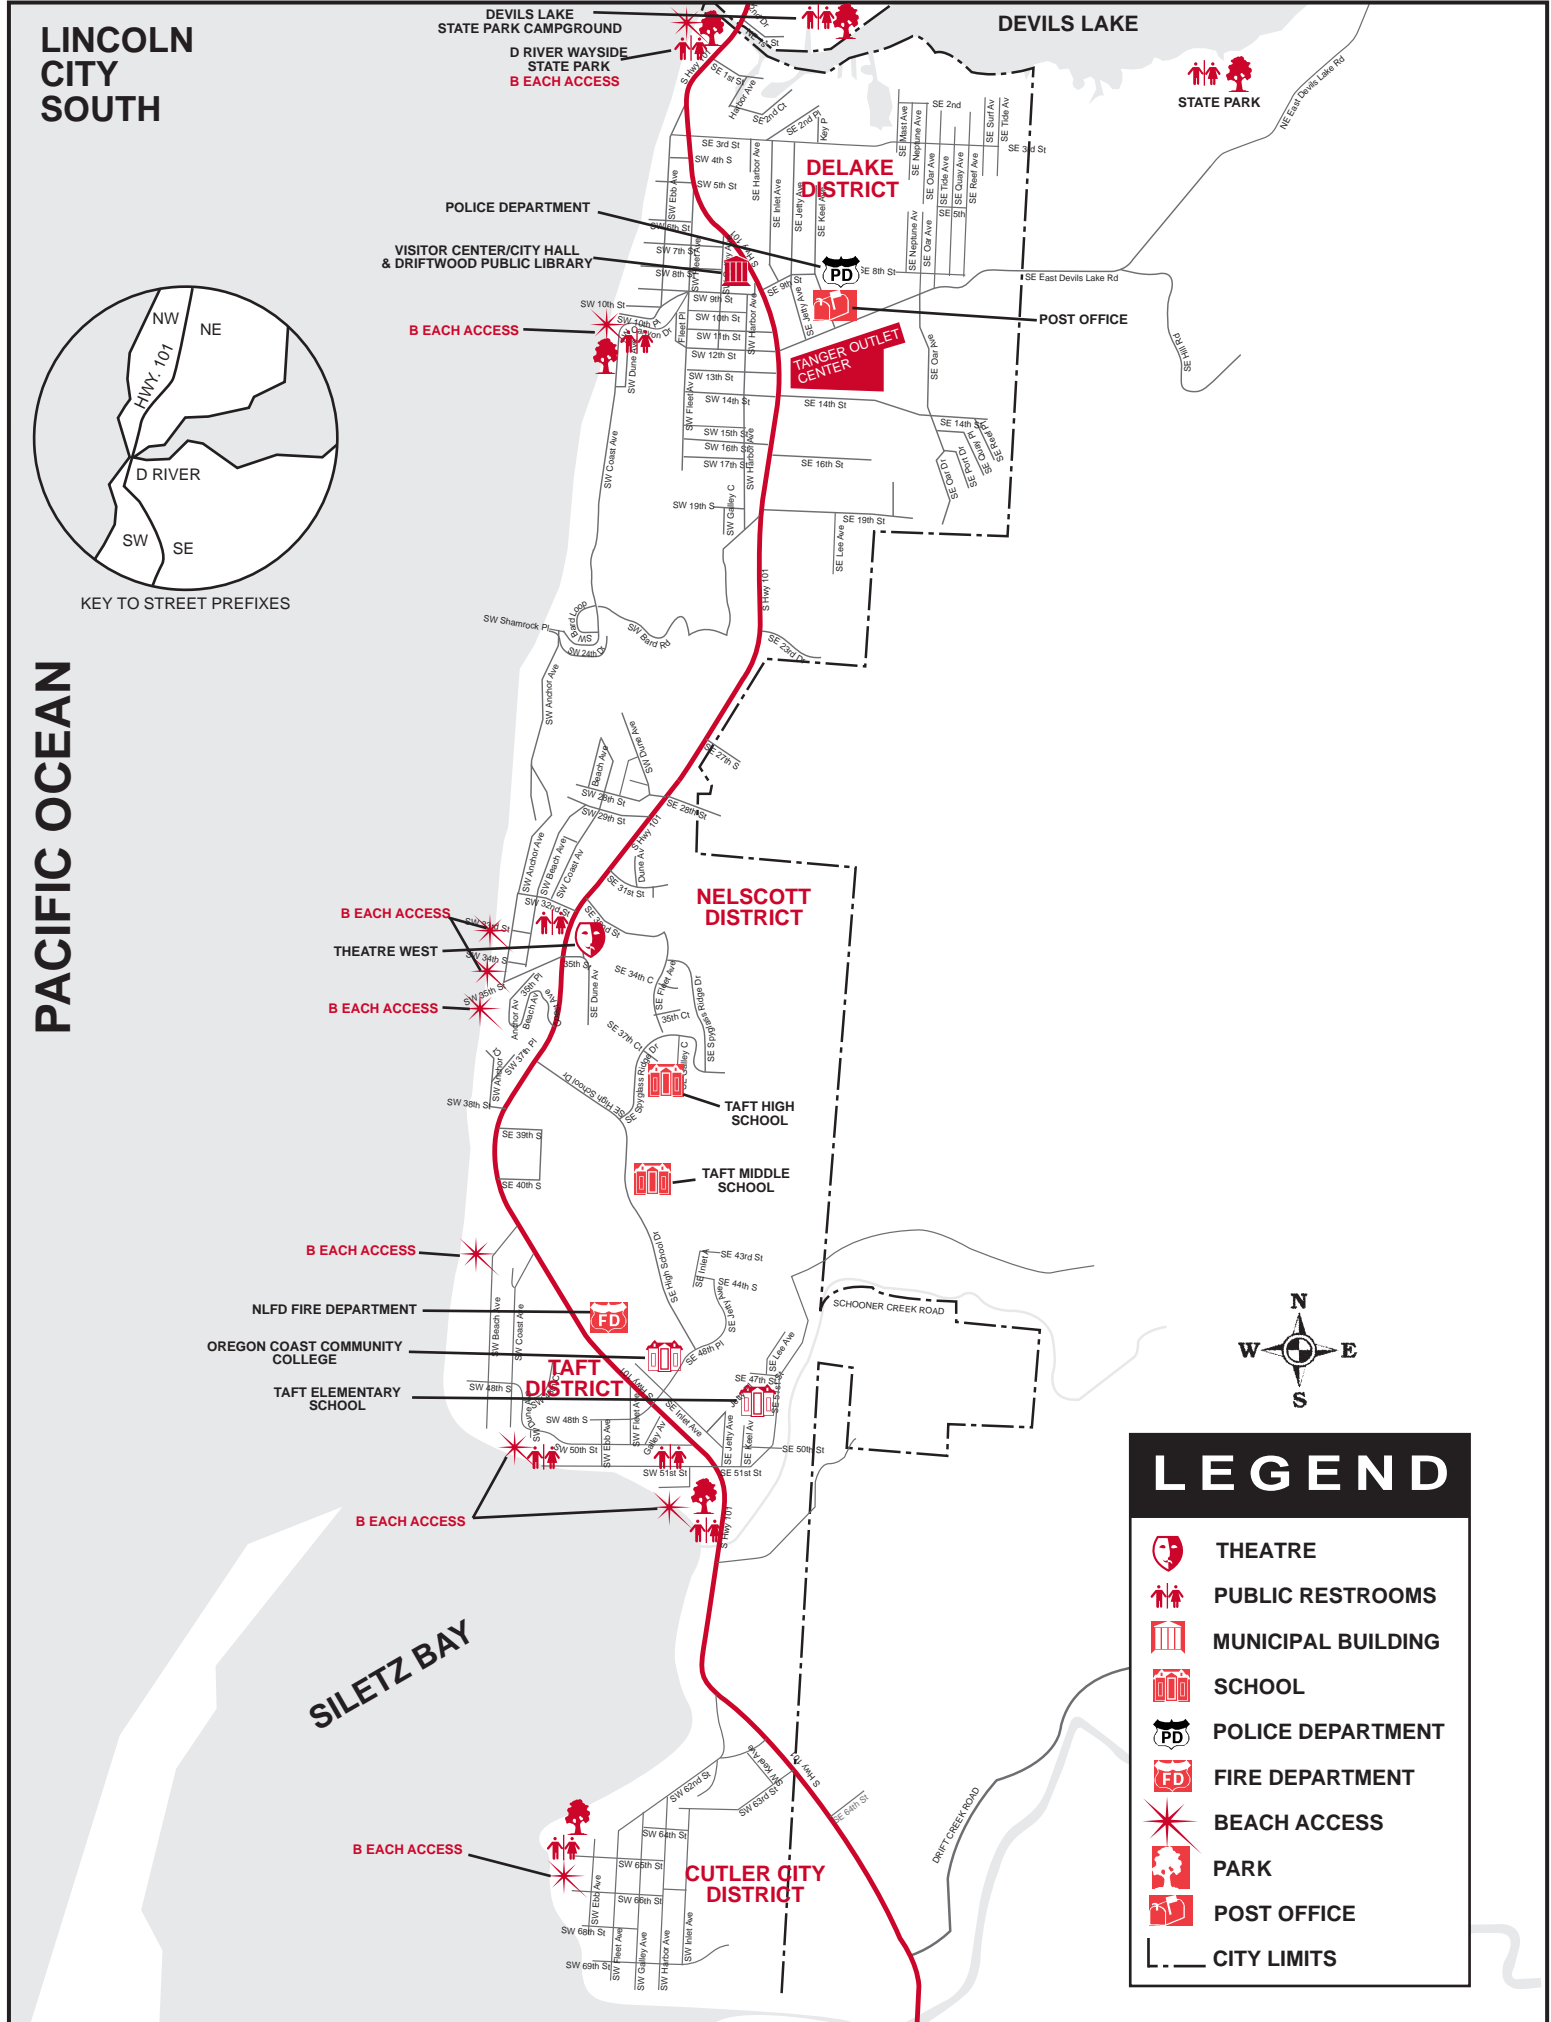

PACIFIC OCEAN

SILETZ BAY

LEGEND

- THEATRE
- PUBLIC RESTROOMS
- MUNICIPAL BUILDING
- SCHOOL
- POLICE DEPARTMENT
- FIRE DEPARTMENT
- BEACH ACCESS
- PARK
- POST OFFICE
- CITY LIMITS